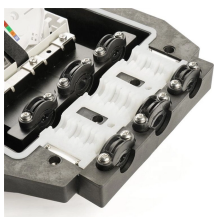

Aluminum is the most abundant metal in the earth's crust and is equally abundant in our everyday life—from kitchen foil to beverage cans to airplanes to automobiles.