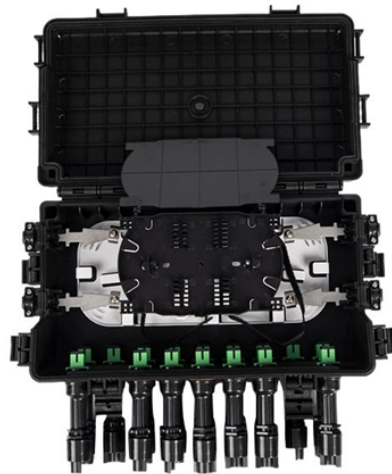

Aluminum cable tray upright bend

Aluminum cable tray upright bend

Our aluminum, I-beam ladder cable trays feature 3-inch tangents and are using connectable with our fittings and accessories. Aluminum ladder cable trays benefit from being lightweight and resistant to ...

Refers to the approximate height of a cable tray used for specifying. Selecting a specific height will show cable trays with that height, as well as cable tray accessories compatible with that height.

Chalfant Ladder Cable Tray Systems are ideal for indoor and outdoor cable management. They provide reliability, ease of installation, and cost savings both initially and long term.

Cable Tray Fitting, 90° Junction Kit. Material: Carbon Steel. Finish: Electroplated Zinc. Includes: (1) Hardware for (1) Tee (2) 90° Bends. Sign In or Register to view pricing and more.

HellermannTytonGÇÖs low voltage raceway (TSR) is a one piece, non-metallic, adhesive backed, latching raceway designed to aesthetically organize and route communications wires, including high ...

Discover what aluminium is, how it's made from smelting to finishing, and a complete guide to all 36 types and series (1000 to 7000). Learn about alloys like 6061, 5052, and 2024 for your ...