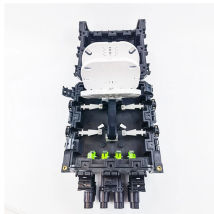

Agent for 2-pin cold connector

Agent for 2-pin cold connector

Browse 2 pin connector kits with comprehensive accessories. Ideal for home DIY and professional applications.

Weather Pack Connectors can withstand exposure to extreme temperatures, moisture, harsh engine compartment fluids and chemicals, making them ideal for industrial, heavy equipment and marine ...

Coolant Temp Sensor Connector 2 Pin. This connector fits the temp sensors on many Toyota engines. Uses 070 style terminals and small wire seals, sold separately. Share your knowledge of this ...

Shop for 12 Volt Connectors 2 Pin at Walmart . Save money. Live better.