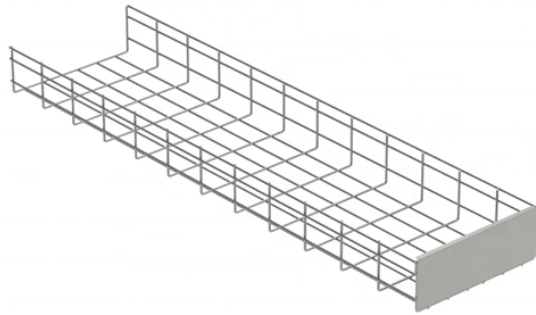

# **AP2 distribution box dimensions**

## AP2 distribution box dimensions

 <p><b>High quality tensile aramid yarn</b> Protecting the fiber core and optical signal transmission High tensile and bending strength</p>	<p>ENCLOSURE - AP2-A ABB 600 X 400 X 165...</p>
	<p>Reticulation Type Distribution &amp; Meter Boxes. Weatherproof.</p>
	<p>Polycarbonate boxes are available with a smooth surface (one single entry) or with multiple metric cutouts. es are available with a smooth surface or with multiple metric Opaque gray or transparent ...</p>
	<p>DESCRIPTION ATTACHMENTS ENCLOSURE - AP2-A ABB 600 X 400 X 165 IP66 Enclosure - 600 x 400 x 165mm IP66</p>
	<p>AP RANGE - AP2-A R 4,252.61 (incl. VAT) Add to cart Add to wishlist SKU: C0007350 Categories: All Products, Enclosures, General Products</p>

Distribution Box Metal Distribution Box Features  
Continuously welded seams Foam-in-place  
seamless gasket 120-degree opening heavy-duty  
industrial hinges IP66 protection rating against  
dust and ...

The junction boxes AP7, AP9 and AP10 can be  
furnished with the strain-relief AS9.3 for three  
cables Ø 6-13,5 mm or the strain-relief AS9.1 for  
one cable Ø 10,5-20 mm.

Two provided with box. One set provided with box.  
Dimensions are shown in mm (in.). (1) Replace x  
with 1 [1 m (3.28 ft)], 2 [2 m (6.56 ft)], 3 [3 m  
(9.84 ft)], 5 [5 m (16.40 ft)], or 10 [10 m (32.81 ft)]  
for standard ...