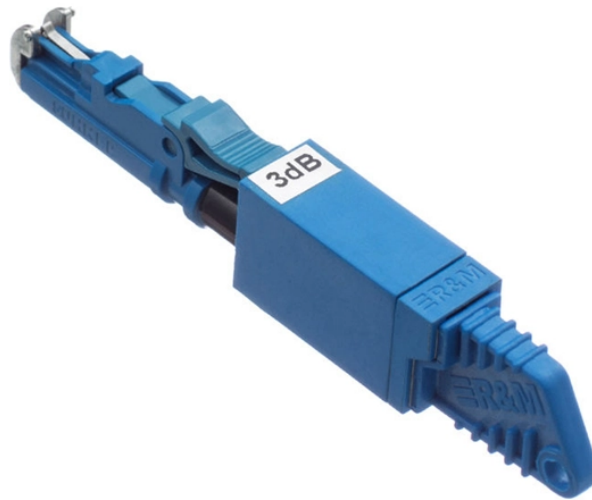

## 720-core triple-play fiber optic distribution frame

### Overview

Whether it is a home, office or small business, this 720-core three-in-one fiber optic distribution frame can meet your needs. It is designed with various application scenarios in mind, making it easy to handle whether it is a simple home network configuration or a complex. Looking to give your home or office a network upgrade?

this 720-core three-network-in-one optical fiber distribution frame odf576-core indoor distribution box four-network-in-one cabinet is definitely your best choice! it can not only meet a variety of network needs, but also has strong. Brellet Telecom's BL-ODF-B720 fiber optic distribution frames is widely applied in Local Central Office. 2 m; 72 cores ODF units included, integrated splice trays, adapters and. Hunan Surfiber Technology Co. With solid industry experience and a strong technical foundation, we provide complete solutions for a variety of applications, including: Our. F2H-ODF-U3 Optical Distribution Frame is used in FTTx project, which include splicing, patching, splitting and storage etc. Reasonable inner structure, good appearance. Open type or totally closed type. This optical distribution terminal box facilitates connection

## 720-core triple-play fiber optic distribution frame

In-line 720 core optical fiber distribution cable distribution frame, \$158, from Suzhou Manteqi Communication Technology Co., Ltd., sells well domestically and internationally.