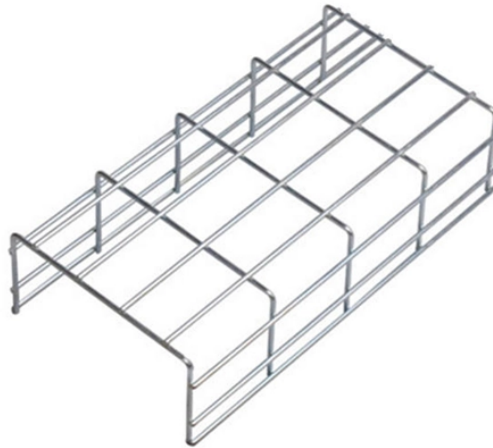

72-core ODF fiber optic patch panel inlet

72-core ODF fiber optic patch panel inlet

Rongbang 72 core optic fiber ODF - full loaded FTTH patch panel. Rack mountable, available in white or customized colors. Factory price. Bulk orders welcome.

AMPCOM 72-port ODF supports SC multimode fiber with pigtailed and couplers, cold-rolled steel housing, and pull-out splice trays. Ideal for scalable fiber management in data centers.

An optical distribution frame (ODF) is a frame used to provide cable interconnections between communication facilities, which can integrate fibre splicing, fibre termination, fibre optic adapters & ...

Product Overview Suitable Applications: Fiber Express solution for Backbone, Telecommunication Room, Main Distribution room and Data centers

It is mainly used for cable inlet, grounding and fixing and the splicing between the terminal end and pigtail. Users can select unit or ring flange amount according to their practical needs.

An optical distribution frame (ODF) is a frame used to provide cable interconnections between communication facilities, which can integrate fibre splicing, fibre ...

This fiber optic distribution frame is designed for outdoor wall mounted using, cold-roll steel, with adapter plate & splice trays at one side for fiber splicing, distribution and management.