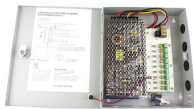

Lockable 6U switch-depth rack enclosure houses, organizes and secures 19 in. rack equipment in your classroom, closet or small office with limited floor space.

BUILT TO LAST: The 6U wall-mounted network cabinet is designed to provide a tough and rugged housing; This wall mount rack cabinet is constructed of heavy-duty steel for ultimate durability with a ...