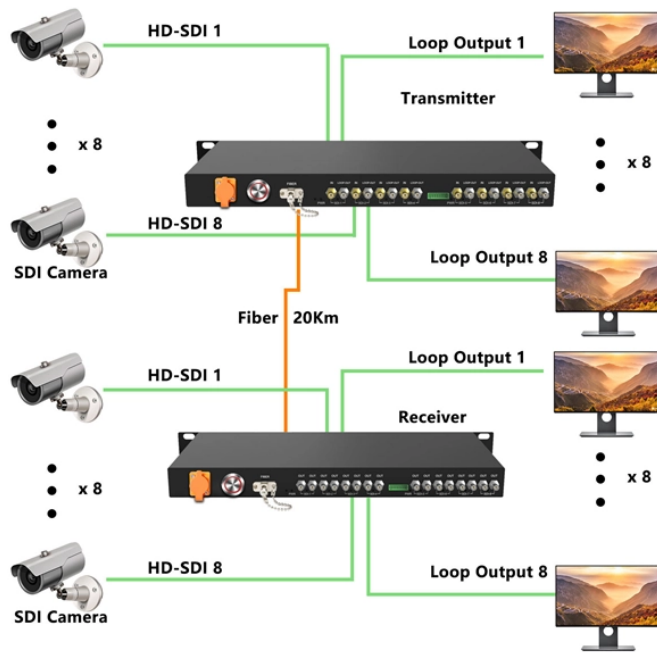

630 Busbar with Cable Tray

630 Busbar with Cable Tray

A: Hundreds of plants for busduct in China, but we do the best at combination of quality and price.

Small Equipment (No External Dimension More Than 50 cm)

buy online at Schrack Technik » Delivery within 24 hours • on-site availability • professional advice • All infos!

Electrical busbar systems (sometimes simply referred to as busbar systems) are a modular approach to electrical wiring, where instead of a standard cable wiring to every single electrical device, the ...

Buy Schneider Electric Busbar Trunking, 630A, 3 m, KSC63 Series KSC630ED43010. Browse our latest Busbar Trunking offers. Free Next Day Delivery available.

Catalog Description: BS 630/900 Busbar system
 Long Description: BS 630/900 Busbar system Data Sheet Downloads Buy now

"This product is an end feed box for I-Line Track offer." "The rated operational current is 630A." "It is mounted on right side of the busbar trunking." "It provides IP42 protection degree."

Busbar systems up to 630A consisting of brackets equipped with hexagonal insulators, prepunched copper bars (bars placeable both horizontally and vertically) and lexan shielding. The systems have ...