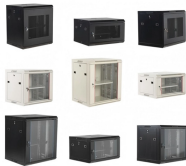

TechLine Mfg. manufactures long radius elbow fittings to enhance ease of use for Snap Track cable tray systems. These are available in vertical inside, vertical outside and horizontal configurations.

Discover our 60° Horizontal Elbow for cable tray systems. Contact us today for availabilities and receive a quote. Fast shipping guaranteed.