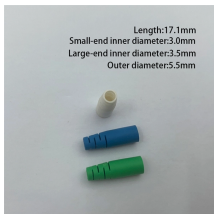

6060 Cable Tray Outer Elbow

6060 Cable Tray Outer Elbow

Cope 60° aluminum cable tray elbow for secure cable support and easy installation.

Cope fiberglass outside vertical elbow fits any tray system, pre-drilled and engineered for cable routing.

The aluminum I-beam design of ITray is perfect for industrial installations with large diameter cables in long span situations, minimizing total tray width and creating a smooth transition between straight ...

GRP-vertical outside elbow for cable tray, with unperforated side rails, with moulded connector, glass fiber reinforced polyester, pressed, RAL 7032, pebble grey

TechLine Mfg. manufactures long radius elbow fittings to enhance ease of use for Snap Track cable tray systems. These are available in vertical inside, vertical outside and horizontal configurations.