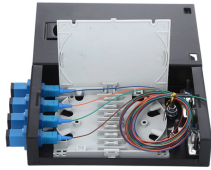

YoAhorroEnergia Data Infrastructure

6-wire distribution box

6-wire distribution box

The distribution box is an electrical equipment with the characteristics of small size, easy installation, special technical performance, fixed position, unique configuration function, no site restrictions, wide ...

This Cat 6 connection box has 110 termination with a snap on white cover and is ideal for splicing damaged cable or connecting short runs.

Pre-configured self-contained Cat6 surface-mount box provides up to six RJ45 connections in applications where in-wall installation is impossible. Recommended for audio/video, voice and ...

Mouser offers inventory, pricing, & datasheets for 6 Position Distribution Block DIN Rail Terminal Blocks.

Choose from our selection of power distribution boxes in a wide range of styles and sizes. Same and Next Day Delivery.

Find reliable electrical 6 way distribution boxes from trusted suppliers. Durable, waterproof, and versatile solutions for your circuit breaker needs.

Feb 3, 2025· CANTEX 5133710 is a 6 in. x 6 in. x 4 in. PVC Junction Box designed to support electrical devices and fixtures as well as providing protection for wires and ...