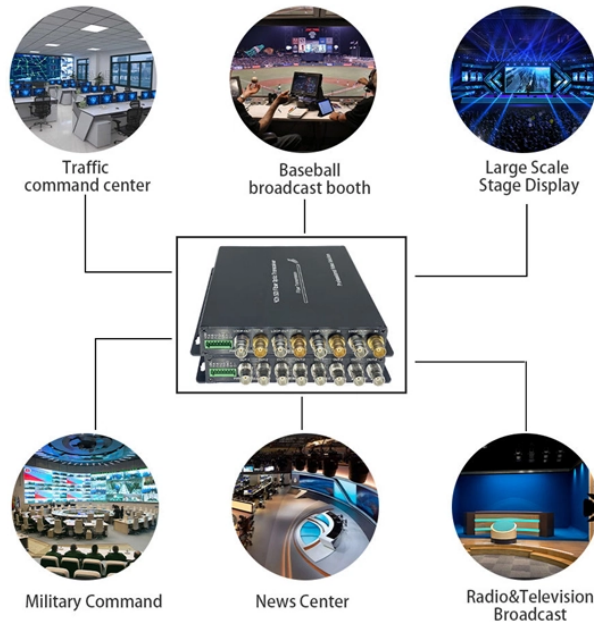

5G Base Station Cabinet DC Power Distribution Unit IK10

5G Base Station Cabinet DC Power Distribution Unit IK10

Explore how 5G base stations are built—from site planning and cabinet installation to power systems and cooling solutions. Learn the essential components, technologies, and challenges ...

Learn what 5G is and how it works, as well as its benefits and drawbacks. Examine 5G use cases, compare 5G to 4G, and explore the potential of 6G.

Reliable 5G base station power supply with battery backup and DC distribution. Ensures continuous, efficient power for critical telecom infrastructure.

What Does 5G Mean? 5G is the 5th generation mobile network. It is a new global wireless standard after 4G networks. 5G enables a new kind of network that is designed to connect virtually everyone and ...

Telecom power supplies with rectifier (72 kW right, or 90 kW left) and inverter (7.5 kVA) in one system as well as 10" touch display of the MCU 3000 system controller built into the cabinet door.

Weatherproof Design: IP65 rated for extreme weather conditions. Durable Aluminum Construction: Heavy-duty protection against shocks and impacts. Wide Temperature Range: Operates reliably ...