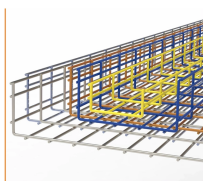

Ideal for both indoor and outdoor applications. Can be installed overhead, buried directly in the ground, or routed through conduits. The brand applies a unique Transparency code to each item. We verify ...