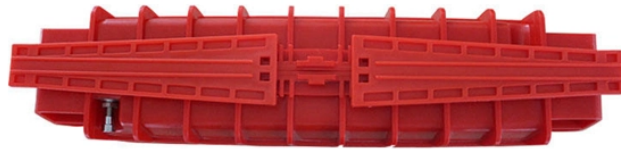

42u Network Cabinet Layout

42u Network Cabinet Layout

It houses 3000 lbs (1360.8 kgs) of standard 19-inch rack equipment in 42U. Its front and rear pairs of vertical rails have square mounting holes that are adjustable in quarter-inch increments from 4 to 27 ...

The 42U cabinet can accommodate approximately 42 1U standard devices or 21 2U devices. Through modular installation (equipped with M6/M8 screws, L-shaped brackets, and other ...

Fully assembled floor rack with built-in fans, removable panels, and lockable casters, engineered for optimal airflow, heavy-duty stability, and easy equipment access.

FS Cabinet 42U Black Network Cabinet
600*1100mm 800*1100mm

Almost all data centers have standardized on 42U racks. The EIA (Electronic Industries Alliance) standard server rack is a 19 inch wide rack enclosure with rack mount rails which are 17 3/4" (450.85 ...