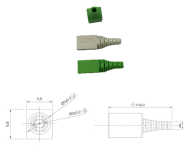

As a leading manufacturer in the industry, we are dedicated to providing high-quality networking solutions for businesses of all sizes, Our L2 40g Switch is designed to meet the growing demands of ...