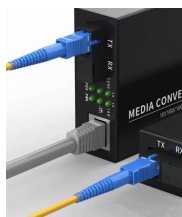

The NEMA 3R 45 KVA transformer converts 380V power to three-phase 240D/120V 60Hz and passes the current to the secondary side. The secondary side of the transformer feeds a NEMA 3R 125-amp, ...