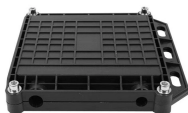

304050 Distribution Box

304050 Distribution Box

VALVOLA ROMPIVUOTO 3/4" CNA304050A. Author. advantage . Created Date. 7/12/2022 2:38:57 PM .

304050 Datasheet. 150Kb/11P. Part #: 3040504. Manufacturer: PHOENIX CONTACT. Description: SC 2,5/ 2. 12 Results. Datasheet: 149Kb/11P. Manufacturer: PHOENIX CONTACT.

Metal Distribution Box Features Continuously welded seams Foam-in-place seamless gasket 120-degree opening heavy-duty industrial hinges IP66 protection rating against dust and water according ...

This price is for general public. Price may vary for registered customers. Drop Ship Only: This item must be shipped from the manufacturer directly to your location. This email address is associated with ...