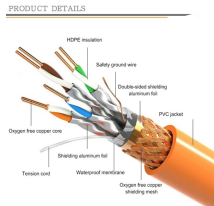

MP Husky's cable tray selector for choosing the correct tray type (ladder, solid bottom, perforated, wire mesh) and size based on load, cable type and installation requirements.

Shop Our Inventory Of Cable Tray Online. Graybar Is Your Trusted Distributor For Cable Tray And Fittings.

Cut, bend, and connect the wire mesh trays to route cable and hose in configurations such as curves, slopes, and tees. They are a lightweight option for organizing bundles of cable and hose while ...

Channel cable tray secures cables using Eagle Basket pre-punched holes. New pre-punched holes allow the secure attachment of cables to the inside of the channel without the need to drill holes, ...

Product description Hollow out design Hollowed out cable management tray made of pure metal material can better help ventilate and dissipate heat from the power strip and cable, more secure.

From heavy power cable pathways on oil drilling platforms to data center cabling, explore the cable tray that's strong yet easy to install. Fast installation with dependable support.