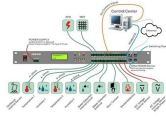

Refers to the approximate height of a cable tray used for specifying. Selecting a specific height will show cable trays with that height, as well as cable tray accessories compatible with that height.

MP Husky's cable tray selector for choosing the correct tray type (ladder, solid bottom, perforated, wire mesh) and size based on load, cable type and installation requirements.

Shop Our Inventory Of Cable Tray Online. Graybar Is Your Trusted Distributor For Cable Tray And Fittings.

Cut, bend, and connect the wire mesh trays to route cable and hose in configurations such as curves, slopes, and tees. They are a lightweight option for organizing bundles of cable and hose while ...

Channel cable tray secures cables using Eagle Basket pre-punched holes. New pre-punched holes allow the secure attachment of cables to the inside of the channel without the need to drill holes, ...