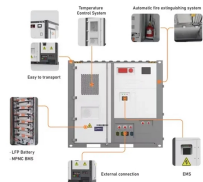

This perforated tee connection measures 100mm in height and 300mm in width, designed to facilitate cable routing by branching cables into three perpendicular directions.

300 is a 2006 epic historical action film directed by Zack Snyder, who co-wrote the screenplay with Kurt Johnstad and Michael B. Gordon. It is based on the 1998 Dark Horse Comics limited series of the ...