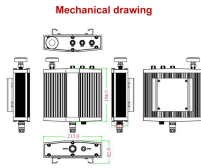

YoAhorroEnergia Data Infrastructure

26-port access switch

26-port access switch

The D-Link DGS-1026MP 26-Port Unmanaged Gigabit PoE Switch enables users to easily connect and power PoE-capable devices such as wireless access points (APs), IP cameras, and IP phones.