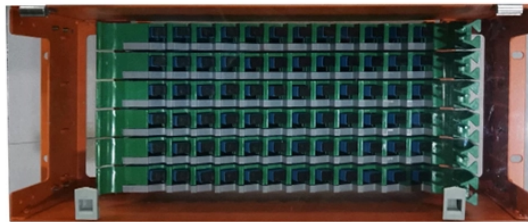

YoAhorroEnergia Data Infrastructure

26-port access switch

26-port access switch

The D-Link DGS-1026MP 26-Port Unmanaged Gigabit PoE Switch enables users to easily connect and power PoE-capable devices such as wireless access points (APs), IP cameras, and IP phones.

With all of these features combined, the DGS-1210 Series provides a cost-efficient and flexible solution for expanding any business network. The DGS-1210 Series switches support 8, 24, or 48 ...

The 26-port Managed Gigabit Switch with PoE+ enables efficient power and data supply for end devices in medium-sized networks.

The GS-7526 offers cost savings and ease of installation, making it the ideal solution for small scale PoE projects such as deploying security cameras, VoIP phones and access points.

Ideal for access points, cameras, displays, and much more. The DGS-1026P simplifies installation, reduces cabling costs, and features a 5-speed smart fan to enhance energy efficiency.

The NETGEAR GS724TP Smart Managed Pro PoE Switch is designed for desktop or rackmount and features 24-Ports of Gigabit Ethernet, 24 x PoE+ ports with a 190 watt budget, 2 x 1G SFP ports, ...

This class-leading NETGEAR® network switch is designed to make integration with Crestron commercial lighting products as simple as possible. The CEN-SWPOE-26 is a 26 port managed ...