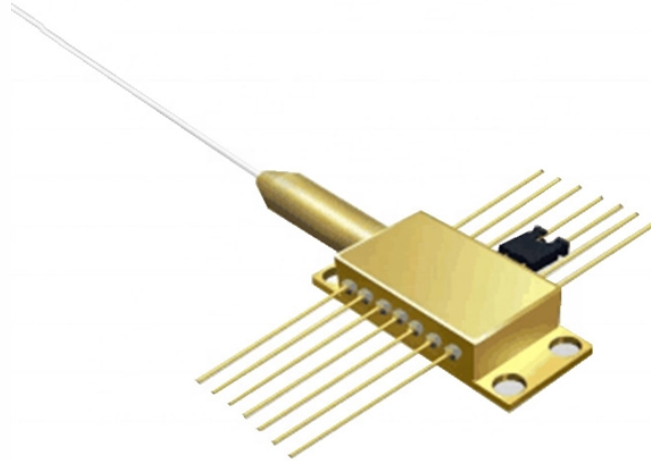

### Overview

The DC25 Distribution Box features a high-performance 25A DC-DC charge system that offers charging from the vehicle alternator as well as from Solar panels. This publication contains the following new or updated information. 81 ft)] for standard cable lengths. 5 Cubic Inches, 3 Inches Long x 2 Inches Wide x 2-1/2 Inches Deep, 1/2 Inch Knockouts, Pre-Galvanized Steel, Beveled Corners and CV Bracket Recessed 7/8 Inches, For use with Conduit For more info visit: electrification. com Email Address. Johns Manville, Knauf, Owens Corning, or equivalent Air Duct Board-AGM is a resin-bonded fiber glass formed into rigid, rectangular boards faced on one side with a fire-resistant foil-scrim-kraft (FSK) vapor retarder and a lightweight fiber glass mat on the airstream surface. Available in EI-475 or. Octagon Box, 22. Both 13x24 and 17x30 enclosures are available in a variety of depths, frames, and covers. Specification flyer Quazite Customer Service. The National Luna DC25 Distribution Box is ideally suited to fixed installations such as trailers, caravans and campers where the auxiliary batteries are separated from the charge system.

## 25-inch distribution box specifications

	<p>Available in EI-475 or EI-800, with a butt edge or a factory-molded shiplap edge, it offers excellent thermal and acoustical performance.</p>
	<p>Octagon Box, 22.5 Cubic Inches, 4 Inch Diameter x 2-1/8 Inches Deep, 1/2 Inch Knockouts, Pre-Galvanized Steel, Drawn Construction, with Non-Metallic Cable Clamps (C-5) and V Bracket, For use ...</p>
	<p>Made or assembled in Canada. Gangable Switch Box, 12.5 Cubic Inches, 3 Inches Long x 2 Inches Wide x 2-1/2 Inches Deep, 1/2 Inch Knockouts, Pre-Galvanized Steel, Beveled Corners and CV ...</p>
	<p>We manufacture and stock Distributions Boxes in various sizes from 3 outlets to 14 outlets:</p>
	<p>Available in EI-475 or EI-800, with a butt edge or a factory-molded shiplap edge, it ...</p>