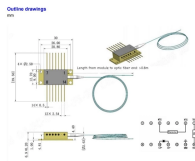

24-core terminal box cable entry

24-core terminal box cable entry

24-CORE FIBER OPTIC TERMINAL BOX AR-DB24P-A
... DOWNLOAD TECHNICAL SHEET INSTALLATION
MANUAL

Enhance your network capacity with our 24-Port Fiber Optic Terminal Box, designed for high-density direct termination and patching. The cabinet conveniently caters for the vertical building cabling and ...

Ensure that the termination box can accommodate at least 24 fiber cores, and consider whether it offers expandability options for future network growth. Look for flexibility in tray and adapter configurations ...

CNT-24C FTTH Terminal Box can connect the drop cable with feeder cable as the termination point in the Fttx network, which is cable to meet at least 16 users requirements. It can help splicing, splitting, ...

Quick Detail: Name: 1U Fiber Terminal Box
Suitable Adapter: FC, SC, ST, LC Cable Diameter: 5~10mm
Cable entry port: 4 ports No. of adapter ports: 12, 24, 48, 72, ...

Buy high quality 24 core SC24 Type Fiber Terminal Box As distribution box for cable management from china fiber termination box supplier with free shipping to worldwide and competitive price.