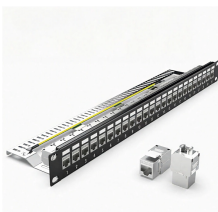

Gcabling is one of the top fiber optic distribution box manufacturers & suppliers in China. We can provide different types of fiber termination boxes.