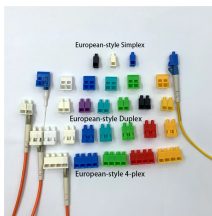

Breaker boxes house circuit breakers for system protection. View products for reliable residential and light commercial power distribution needs.