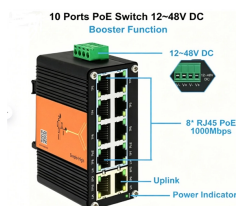

The network rack cabinet is supplied fully assembled and fit to the 19" standard rack mount equipment. With solid top and base, removable side panels, and the lockable door for added security.