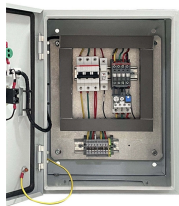

Tenda TEG1116M 16 Port Gigabit Switch, Unmanaged Ethernet Switch with Traffic Optimization, Plug & Play, Fanless & Metal Design Network Switch, Limited Lifetime Protection