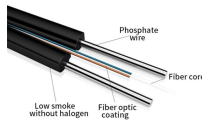

150 75 cable tray

Cable Tray Systems Guide HUBBELL Hubbell Wiring Device-Kellems and Hubbell Premise Wiring are divisions of Hubbell Incorporated, a U.S. headquartered manufacturer with over 130 years of ...

Distrelec Switzerland stocks a wide range of Ducts, Cable Trays & Trunking. Next Day Delivery Available, Friendly Expert Advice & Over 180,000 products in stock.

Resources For Electrical & Electronic Engineers Cable Tray Ladder Trunking Wire Basket Installation Guidelines What Are Cable Trays? An assembly of units/sections with associated fittings that form a ...

SFSP wire Basket Trays have a fast connection profile for installations requiring long runs of straight Cable Trays lengths. Applications : Network cabling, wiring closets, fiber-to-desktop applications and ...