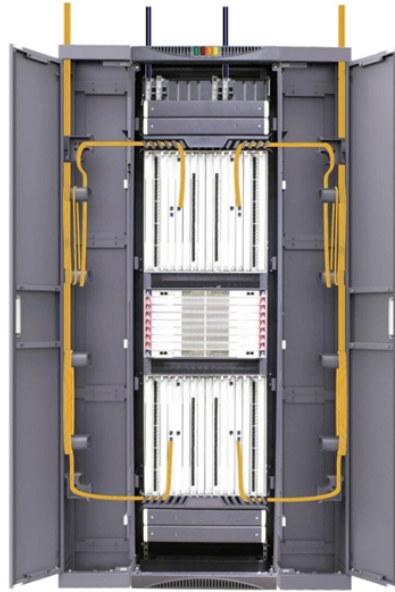

15-meter fiber optic patch cord pigtail lc-fc

15-meter fiber optic patch cord pigtail lc-fc

Get low-loss fiber patch cables & cords with various connector options that support fiber optic cabling up to 400G. 100% tested. Customized cables available.

The L-com FCA-FCLC-DPS1Z-15 is a Duplex single mode fiber optic patch cable, with FC to LC connectors. The L-com FCA-FCLC-DPS1Z-15 is constructed with 9/125 OS1 single mode fiber, and ...

Specially designed for fast Ethernet, Fiber Channel, Gigabit Ethernet Speeds, data center, premises, educational, LAN, SAN, commercial, 10GBASE-L, 10GBASE-E, 1000BASE-LX and Asynchronous ...

Premium Fiber Optic Patch Cords are designed to interconnect or cross-connect networks within data centers, Broadband CATV, Passive Optical Networks (PON), WDM or DWDM multiplexing, FTTH, ...

Corning patch cords and pigtails can be ordered in five easy steps. The steps involve the selection of connector(s), fiber count, fiber type, cable type, and length.