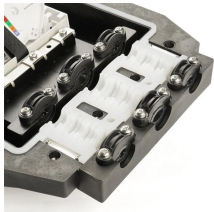

Please enter your zip code to find a distributor near you. If you are an electrical or ...

Alpha Essentials tray cables are built to withstand the harshest environments for your communication and control needs. We offer both CSA and UL ratings to meet the most stringent industrial applications.