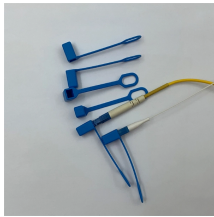

Designed for control, power, lighting, telemetering, signal, relay traffic control, wherever flexible, small diameter cable is required such as cranes, hoists, and some robotics applications.