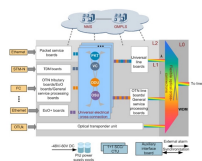

Our fast deployment fiber distribution cabinets can accommodate multiple fiber capacities that include 144, 288, 432 and 576. They enable you to deploy fiber count capacities of 144 or more in the field ...

RoHS compliant Thunder-Link 19inch 144 fiber ODF Distribution box comes with fully equipped SC/FC adapter, if you purchased ODF distribution box at Thunder-link , then no need to ...