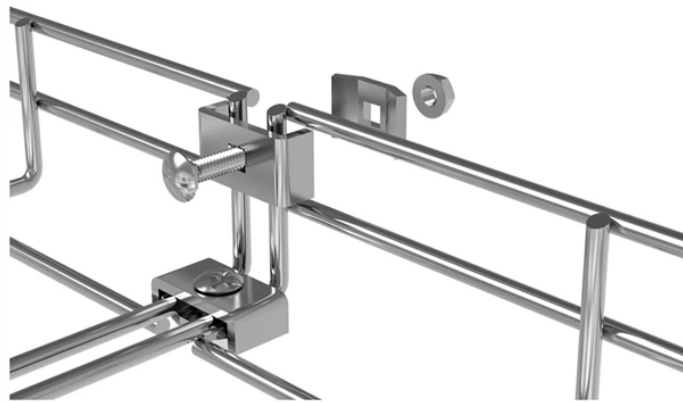

120 Distribution Box

120 Distribution Box

Find 120-Volt breaker boxes at Lowe's today. Shop breaker boxes and a variety of electrical products online at Lowes .

Get free shipping on qualified 120 volts Breaker Boxes products or Buy Online Pick Up in Store today in the Electrical Department.

Supporting 120/240V single-phase AC, this indoor circuit breaker panel provides a compact and organized solution for managing branch circuits.

Power Distribution Box 110V,IP65 Weatherproof Breaker Box with NEMA 5-20 Outlet Portable Breaker Panel for Construction Sites, Workshops, Outdoor Events and Temporary Power Supply

Looking for HUBBELL WIRING DEVICE-KELLEMS, Three Phase, Power Distribution Box? Find it at Grainger ®. With over one million products and 24/7 customer service we have supplies and ...

Power distribution box is useful in many applications, as it can be used in wet locations, features heavy-duty impact, and has a flame-resistant weatherproof cover.

It may be fed directly from a generator, a panel or from a larger box and is able to provide temporary power in disaster relief situations to power lights, pumps, fans and tools.

Haoguo Marine Distribution Switch Panel, 120VAC 3-Position Circuit Breaker with LED Indicators, 12VDC Backlit Board, Multiple Labels, Overload Protection, for Boats, RVs, and Home AC ...