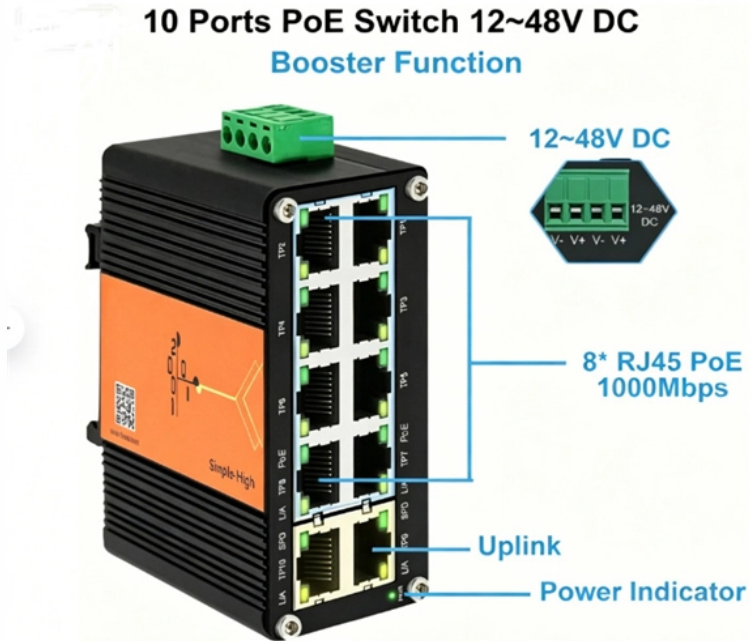

## 12-gang LC adapter

## 12-gang LC adapter

To accompany all OCC fiber optic enclosures, Optical Cable Corporation developed snap-in fiber adapter plates that are versatile enough to meet any fiber application and durable enough to ...

Fiber Optic Panel Adapter, 24-Fiber, 12) LC Duplex, Zircon Sleeves, Blue.

This 12 LC UPC Singlemode 9/125 OS2 LGX Adapter Panel by QuickTreX® is designed to fit any standard rack mount and wall mount fiber optic enclosure that has a standard LGX chassis.

Each panel accommodates 12 LC duplex adapters, secured by a double-layer design that ensures stability. The side ports are numbered to simplify fiber identification, making the panels a dependable ...