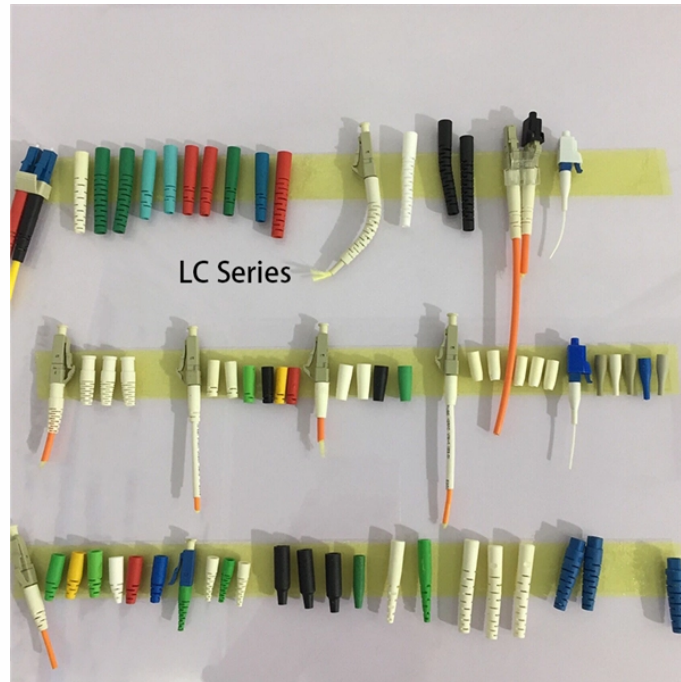

12-core optical distribution module

12-core optical distribution module

ODF Optical Distribution Frame 12 Core LC/UPC Coupler With Pigtail Optical Fiber Splicing Tray
Item No.: 01037 OEM & ODM Accepted Request
Quote

ODF Fiber optic patch panel is also called fiber distribution panel. Its main function is to terminate the fiber optic cable and provide connection access to the cable's individual fibers. Fiber patch panels ...

12-FC Fiber Optic Distribution Frame (ODF), Single Core Optical Distribution Frames (ODF) are an integral part of fiber management systems for the termination, branching, and storage of indoor ...

With a maximum capacity of 12 cores and the ability to accommodate 3 pieces of 8-13mm cables, it provides ample space for your connectivity needs. What sets it apart is the innovative design that ...

G2 ULL Multimode OM4 MPO-12 Distribution Module, 24LC to 2X12f MPOs unpinned, internal shutters

12 Core ODF Optical Distribution Frame (ODF) is a device used in fiber-optic telecommunications networks to connect, manage and distribute optical fibers from incoming and outgoing cables.