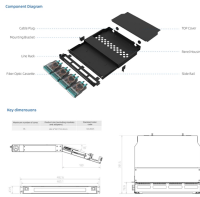

Breaker boxes house circuit breakers for system protection. View products for reliable residential and light commercial power distribution needs.