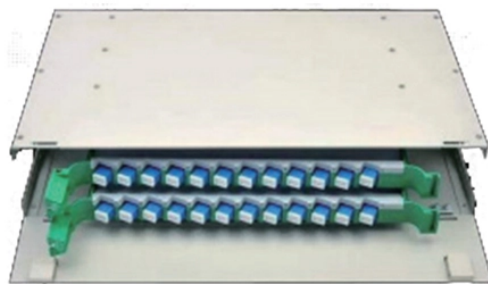

1000m switch with optical port

1000m switch with optical port

This Gigabit Ethernet Fiber Switch has 2 10/100/1000M UTP ports and 1 fiber port ...

UnitekFiber's Fiber Ethernet switch has 8 RJ45 ports and 2 1000M fiber ports. It converts 10/100/1000BASE-TX Fast Ethernet twisted-pair signals to 1000BASE-FX Fast Ethernet fiber signals.

Search Newegg for 1000m switch. Get fast shipping and top-rated customer service.

OFS-GSF1DT16-20 series is a Layer 2 + Optical Ethernet switch with 1*1000Mbps ...

OFS-GSF1DT16-20 series is a Layer 2 + Optical Ethernet switch with 1*1000Mbps Optical fiber ports and 16*10/100Mbps RJ45 ports. It is designed to meet the various application needs, and provide an ...

Newbridge mainly a manufacturer of 10/100/1000M 8 port Smart PoE Switch with 2 Gigabit SFP Fiber Port with stable performance

GT-G0102 series 3 Ports Desktop Fiber Switch provides one port 1000M fiber and two ports 10/100/1000M UTP, it's applicable to use in desktop Gigabit Ethernet networking. It is designed with ...

G0202-SFP 4 Ports Desktop Fiber Switch provides two ports 1000M fiber and two ports 10/100/1000M UTP, it's applicable to use in desktop Gigabit Ethernet networking. It is designed with Marvel ...

This Gigabit Ethernet Fiber Switch has 2 10/100/1000M UTP ports and 1 fiber port or 1 1000M SFP slot. The product is possessed of stable performance, excellent quality and reasonable price because of ...