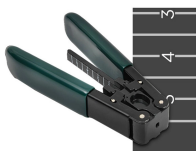

The Cisco 10GBASE SFP+ modules give you a wide variety of 10 Gigabit Ethernet connectivity options for data center, enterprise wiring closet, and service provider transport applications.